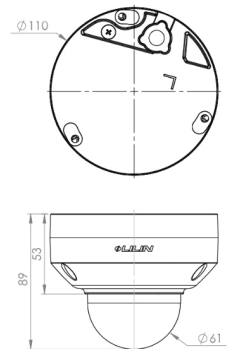

Introducing our new 2" Camera Range Available in Internal and External versions

Our new 2" range of cameras provides a choice of 4MP, 20FPS or 1080P 30FPS streaming. They also feature day/night switching, PoE and Sense Up+. Models include internal mini domes and external vandal resistant cameras.

Cameras in the 2" range are ONVIF compliant and have a large selection of Intelligent Video surveillance features.

Features:

- 30m IR illumination
- 4mm lens
- IP66 Rated
- Two Way Audio support
- PoE
- ONVIF Profile S supported
- Standard alarms: Motion/Audio/Network
- IVS: Tripwire, Tripwire Semaphore, Perimeter, Advanced Motion, Object Counting, Tamper*
- Deep CI Drivers
- SDDP*
- SD Card recording
- Email Alerts
- Sense up+ for low light performance
- Alarm alerts to your control system
- 3 year warranty
- Internal RJ45
- View and control using LILINViewer**
- Email alert with image from your control system*

*Only available on selected models. **Free mobile App.

External Models:

- **MR632:** 1080P, 30FPS
- **MR6322A:** 1080P, DI/DO, 30FPS, IVS
- **MR6342A:** 4MP, DI/DO, 20FPS, IVS

Internal Models:

- **MR3022A:** 1080P, DI/DO, 30FPS, IVS
- **MR3042A:** 4MP, DI/DO, 20FPS, IVS

IVS Features

LILIN's Intelligent Video Surveillance (IVS) iMEGAPRO cameras feature on board analytics that provide intelligent solutions, automatically analyzing captured video. IVS can detect, classify and count the behaviour of objects within a specified scene to improve parameter security or improve security within certain areas*.

Tamper Detection

An alarm is triggered when someone attempts to cover, vandalise or move the camera.

Object Counting

Count objects in and out over a designated line.

Tripwire

Draw up to 8 lines or rectangles, movement across these lines will trigger an alarm.

Semaphore